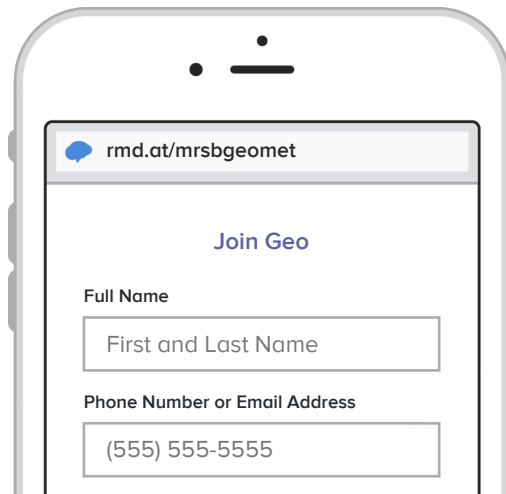

# Sign up for important updates from Mrs. Butkovich.

Get information for Beal City High School right on your phone—not on handouts.

Pick a way to receive messages for Geo:

**A** If you have a smartphone, get push notifications.

On your iPhone or Android phone, open your web browser and go to the following link:

[rmd.at/mrsbgeomet](https://rmd.at/mrsbgeomet)

Follow the instructions to sign up for Remind. You'll be prompted to download the mobile app.